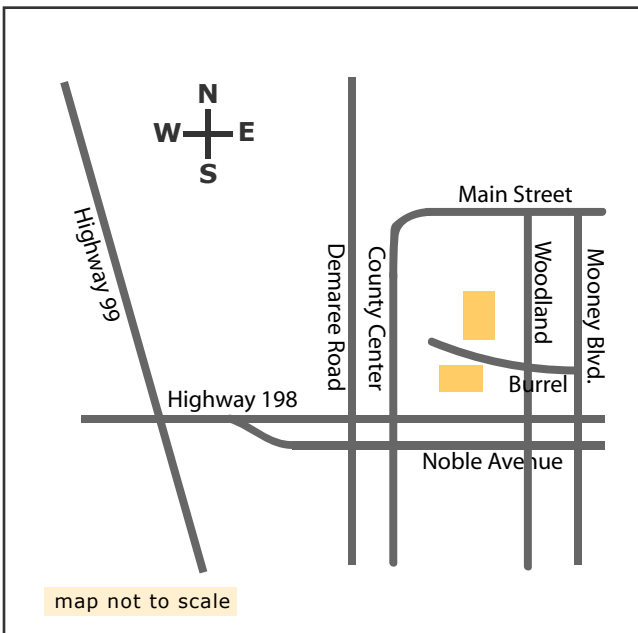

Tulare County Office of Education

Jim Vidak, County Superintendent of Schools

From Highway 198 Eastbound:

Take Demaree Road exit.
Proceed on frontage road (Noble Avenue).
Turn left onto County Center Drive (becomes Main Street).
Turn right onto Woodland Avenue.
Turn right onto Burrel Avenue.

Education Building is the first building on the left.
Educational Enrichment Center is the first building on the right.

From Highway 198 Westbound:

Take Mooney Blvd. exit.
Turn right onto Mooney Blvd.
Turn left onto Burrel Avenue.
At the intersection of Woodland and Burrel,
Education Building is the first building on the left.
Educational Enrichment Center is the first building on the right.