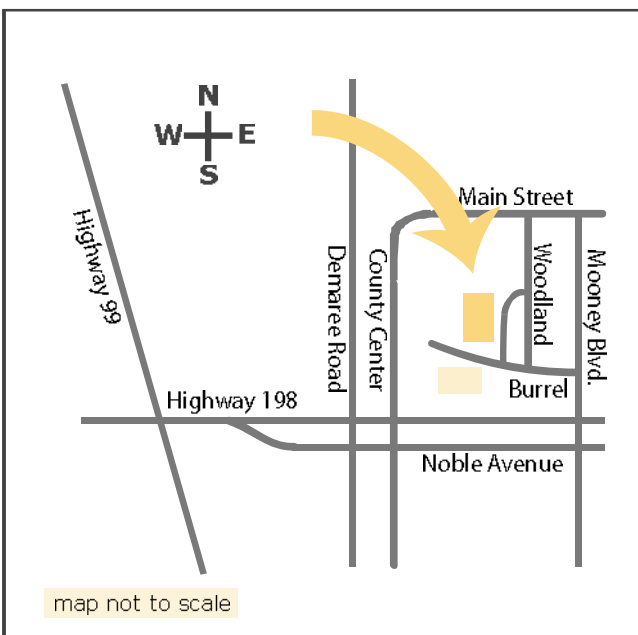

Tulare County Office of Education

Jim Vidak, County Superintendent of Schools

From Highway 198 Eastbound:

Take Demaree Road exit.
 Proceed on frontage road (Noble Avenue).
 Turn left onto County Center Drive (becomes Main Street).
 Turn right onto Woodland Drive.
 Turn right into first driveway. **Buses only** may park along the curb at the front of the building. **All other vehicles**, please use the designated parking areas.

From Highway 198 Westbound:

Take Mooney Blvd. exit.
 Turn right onto Mooney Blvd.
 Turn left onto Burrel Avenue.
 Turn right onto Woodland Drive.
 Turn left into first driveway. **Buses only** may park along the curb at the front of the building. **All other vehicles**, please use the designated parking areas.